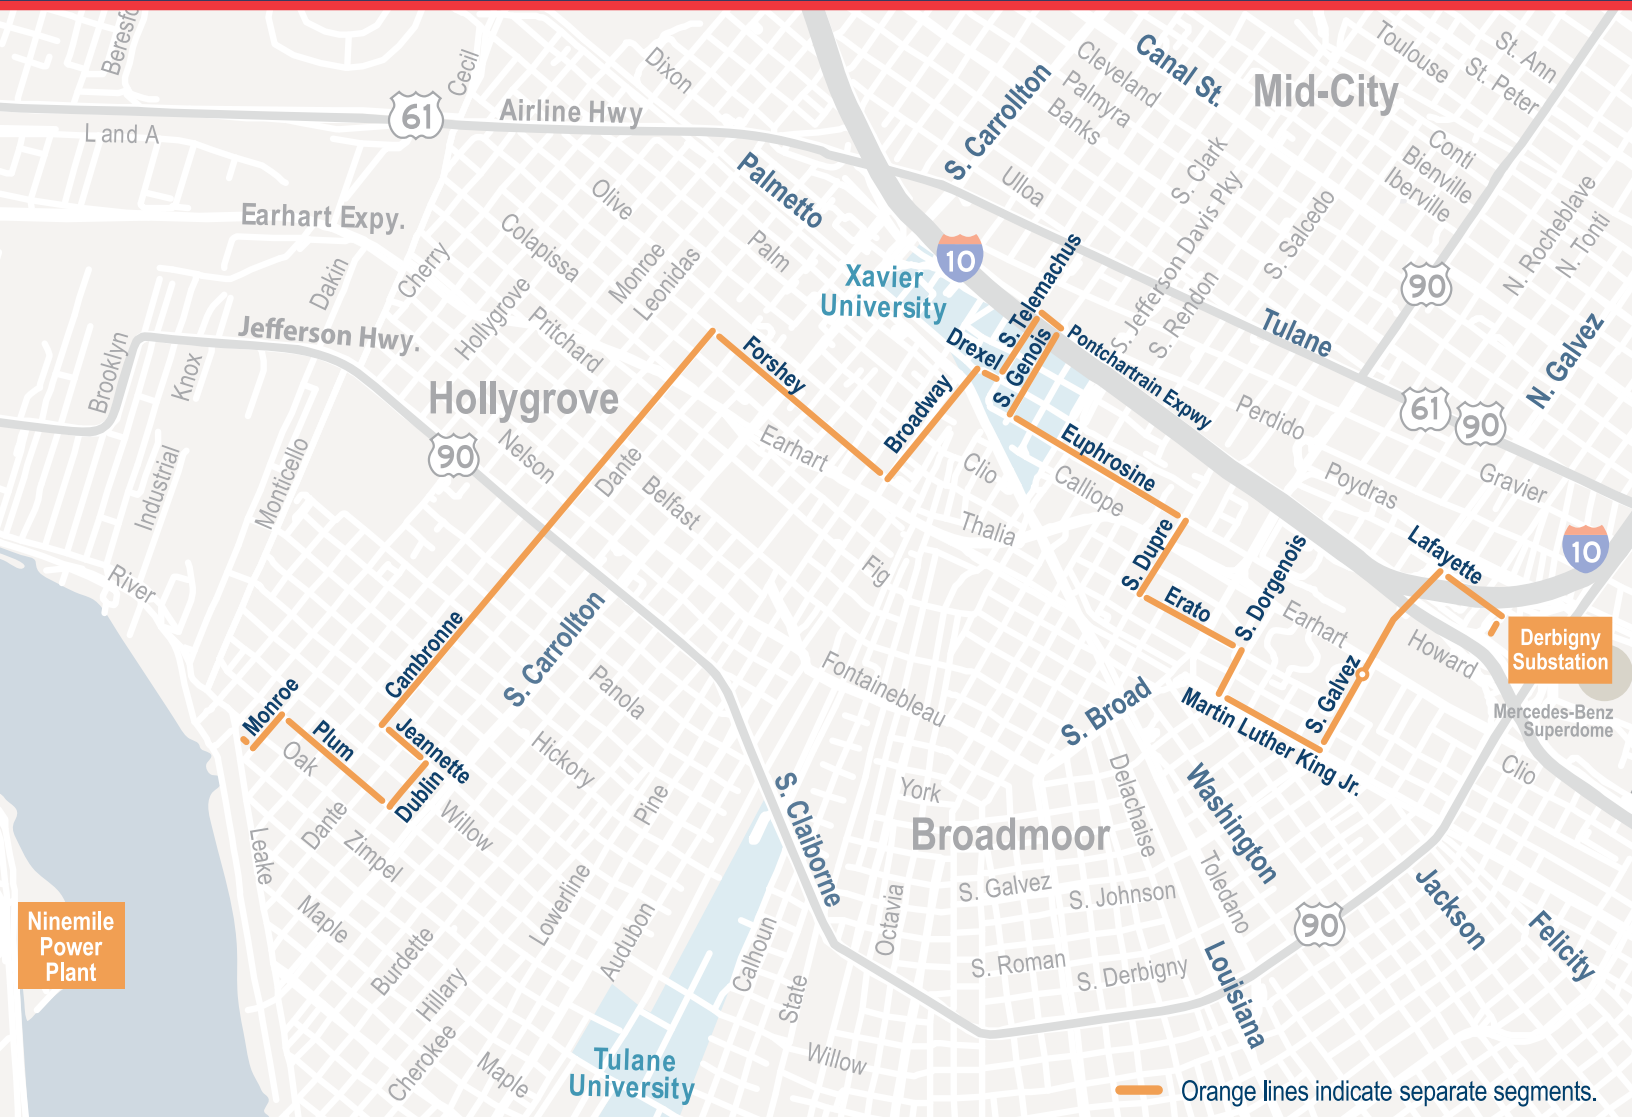

Phase II Impacted Areas

Ninemile Power Plant

Derbigny Substation

Hotline: (504) 670-3624 powertogrownola@entergy.com powertogrownola.com

A message from Entergy New Orleans, Inc. ©2015 Entergy Services, Inc. All Rights Reserved.